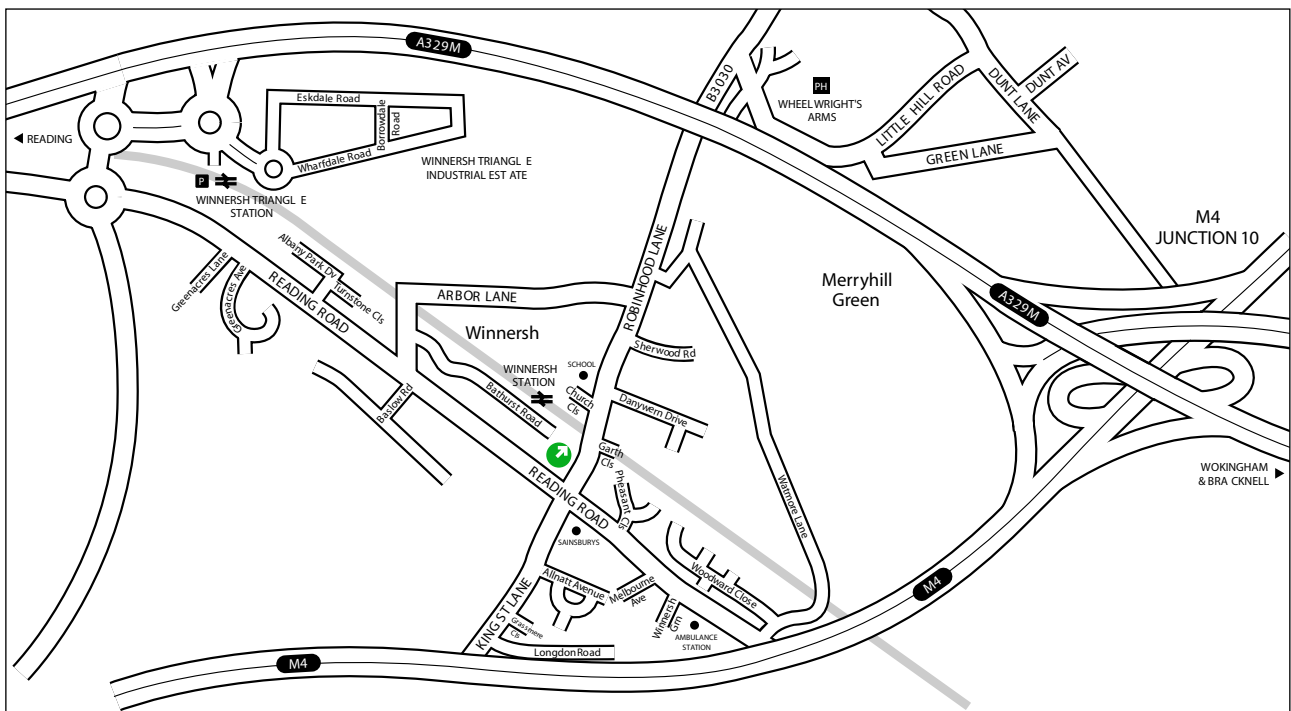

Directions and travel instructions

Road: From M4 Jct 10 take A329(M) to READING (ignore signs to Wokingham). Leave A329(M) at next exit to Winnersh Triangle. Follow signs to WINNERSH/W OKINGHAM (A329). On reaching the traffic lights at the Winnersh crossroads, take the left filter lane and turn into Robinhood Lane. Direction Group is immediately on the left.

Visitor parking available at front of building.

Rail WINNERSH - 5 minute walk to Direction Group
 WOKINGHAM - 2 miles
 READING - 7 miles

Air: LONDON HEATHROW - 27 miles